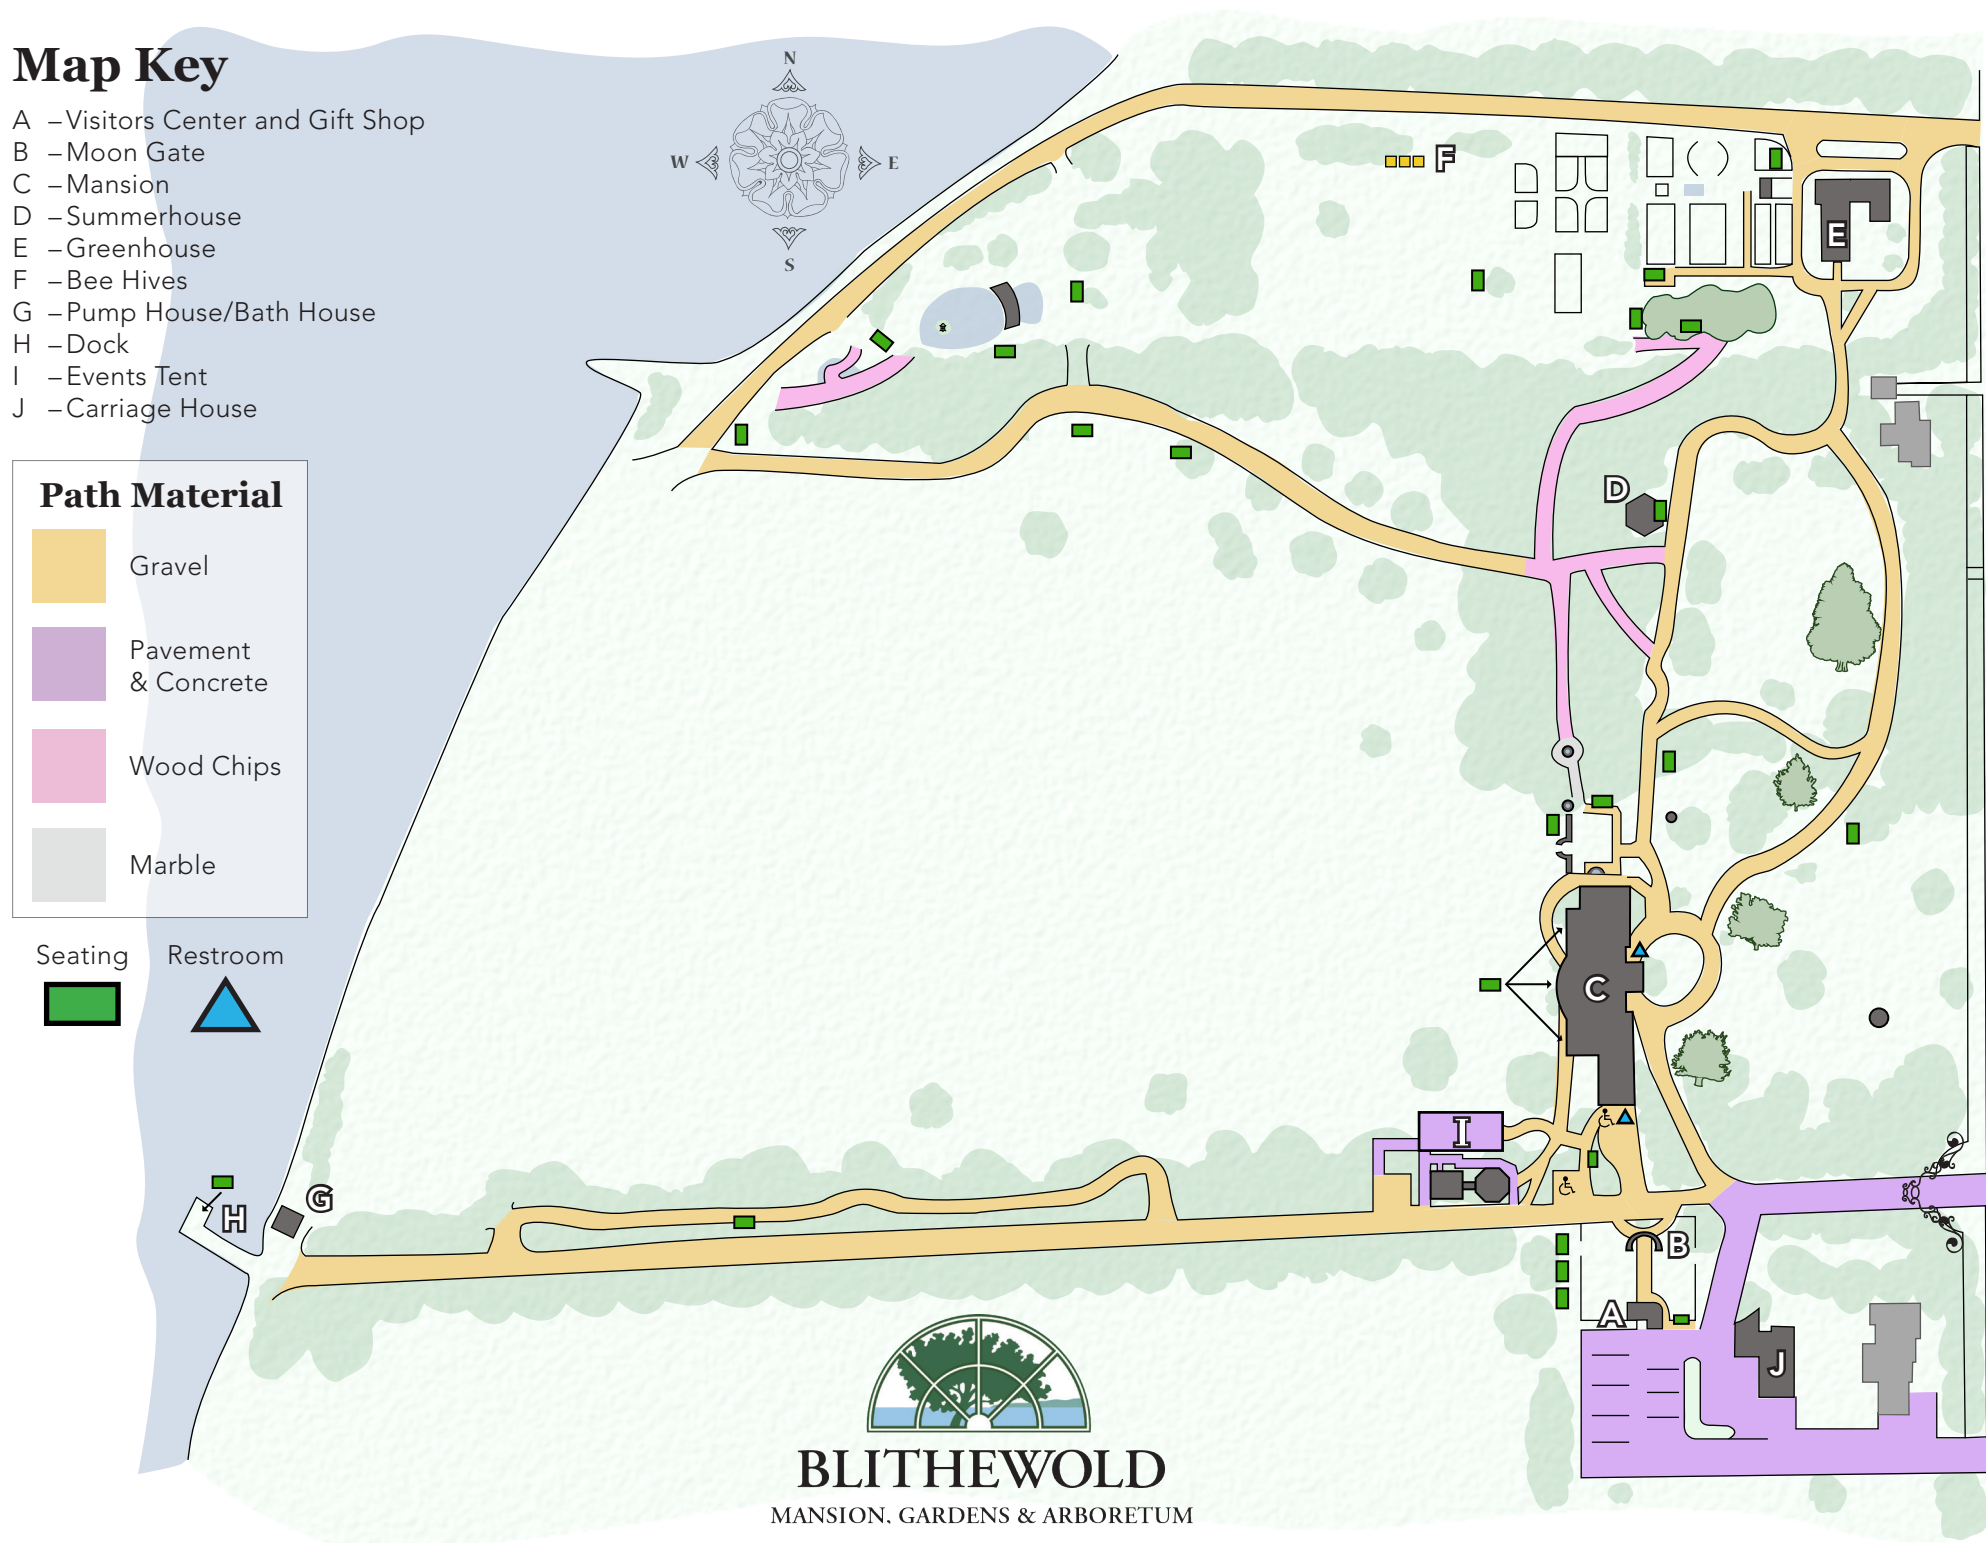

Map Key

- A – Visitors Center and Gift Shop
- B – Moon Gate
- C – Mansion
- D – Summerhouse
- E – Greenhouse
- F – Bee Hives
- G – Pump House/Bath House
- H – Dock
- I – Events Tent
- J – Carriage House

Path Material

-  Gravel
-  Pavement & Concrete
-  Wood Chips
-  Marble

-  Seating
-  Restroom

BLITHEWOLD
MANSION, GARDENS & ARBORETUM