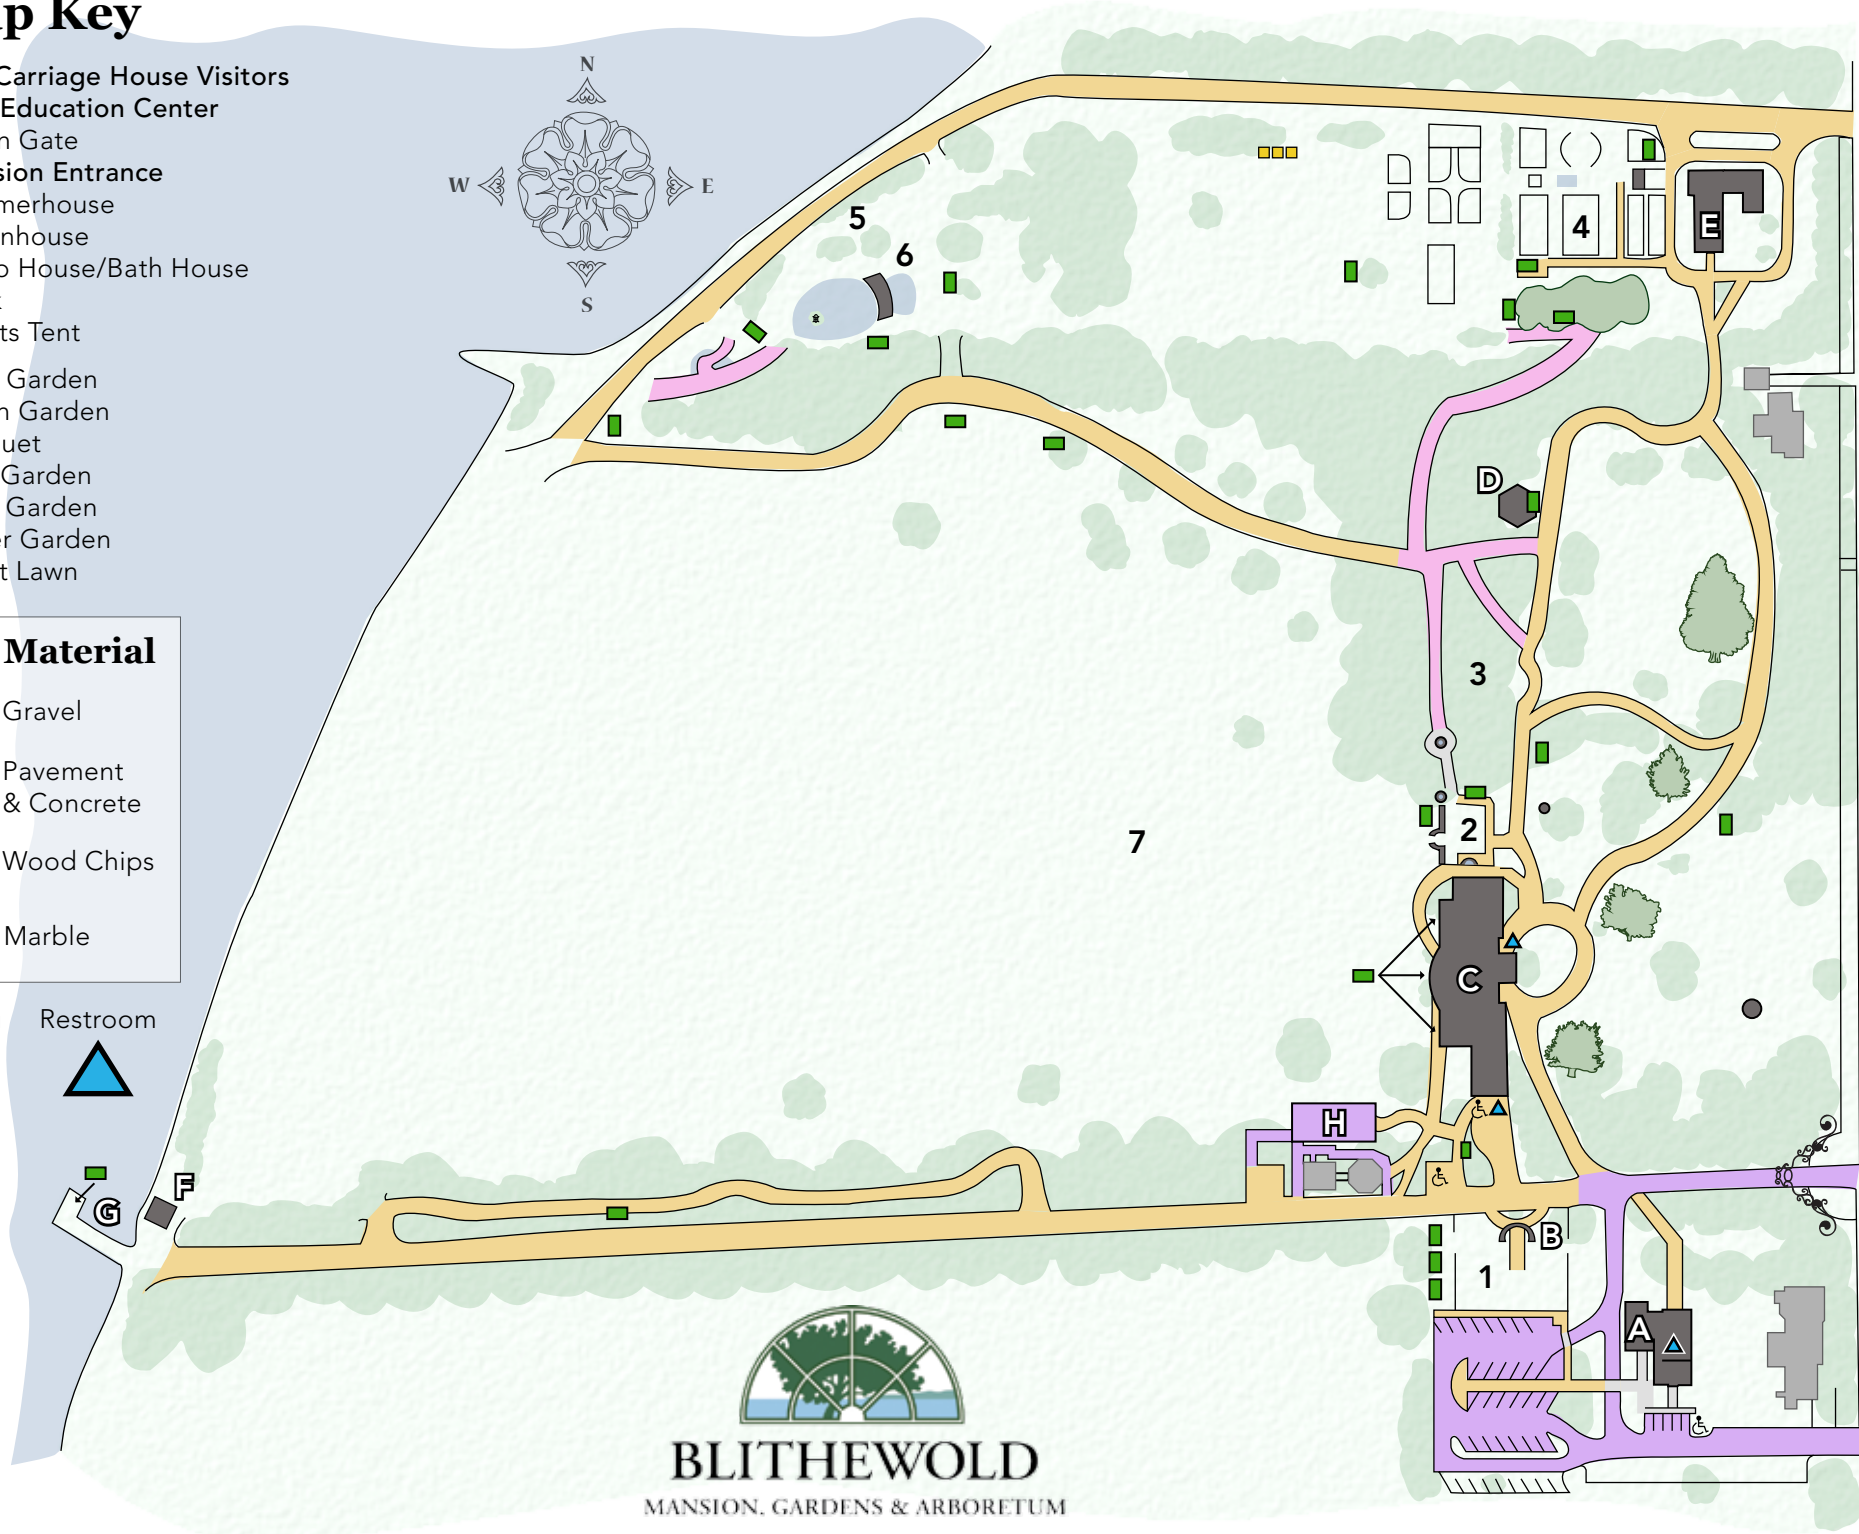

Map Key

- A – The Carriage House Visitors and Education Center
- B – Moon Gate
- C – Mansion Entrance
- D – Summerhouse
- E – Greenhouse
- F – Pump House/Bath House
- G – Dock
- H – Events Tent
- 1 – Rose Garden
- 2 – North Garden
- 3 – Bosquet
- 4 – Idea Garden
- 5 – Rock Garden
- 6 – Water Garden
- 7 – Great Lawn

Path Material

-  Gravel
-  Pavement & Concrete
-  Wood Chips
-  Marble

- Seating 
- Restroom 

BLITHEWOLD
MANSION. GARDENS & ARBORETUM