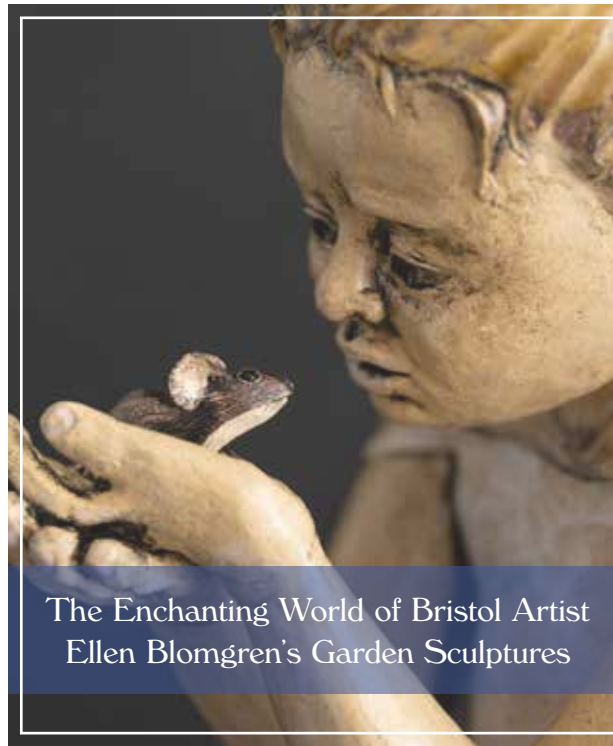

The Enchanting World of Bristol Artist Ellen Blomgren's Garden Sculptures

June 22 through October 14

Immerse yourself in the enchanting world of Bristol Artist Ellen Blomgren. Mrs. Blomgren will be exhibiting dozens of her delightful garden sculptures in the north gardens of Blithewold Mansion Gardens and Arboretum. Ellen's playful works depict secret and innocent conversations between children and animals.